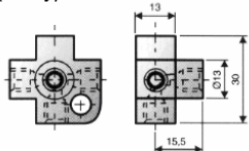

AUSTRALIA

Dropsa Australia Ltd.
 t. +61 (0)2-9938-600644
 f. +61 (0)2-9938-6611

BRAZIL

Dropsa do Brazil
 t. +55 (0)11-563-10007
 f. +55 (0)11-563-19408

Light Alloy Junctions

This junction are produced from extruded from light alloy sections and have two fixing holes. All holes are interconnected and threaded 5/16" – 24 NF with a 54° seating to suit compression cone **Part No. 93004** and bushing **Part No. 92009** (hex.8) or **92004** (hex.9). Suitable only for 4 mm (5/32") tubing.

Junction meter units type D21 and DDJ may be screwed directly in the junction. Junction of different length and fixing centres can be supplied to special order.

Part No. 30001
(3 way)

Part No. 42133
(3 way)

Part No. 42135
(3 way)

Part No. 42137
(3 way)

Part No. 40001
(4 way)

Part No. 42134
(2 way)

Part No. 42136
(4 way)

Part No. 42142
(5 way)

Part No. 42426 8 way double row junction

| OUTLETS | A (mm) | B (mm) | C (mm) | WEIGHT (Kg) | PART No |
|---------|--------|--------|--------|-------------|--------------|
| 6 | 50,3 | 33,3 | 8,65 | 0,038 | 42425 |
| 8 | 66,2 | 49,2 | 8,60 | 0,050 | 42426 |
| 10 | 82 | 65 | 8,50 | 0,062 | 42427 |
| 14 | 116 | 99 | 9,5 | 0,090 | 42428 |

Part No. 42126 5 way double row junction

| OUTLETS | A (mm) | B (mm) | C (mm) | WEIGHT (Kg) | PART No |
|---------|--------|--------|--------|-------------|--------------|
| 4 | 50,3 | 33,3 | 8,65 | 0,038 | 42125 |
| 5 | 66,2 | 49,2 | 8,60 | 0,050 | 42126 |
| 6 | 82 | 65 | 8,50 | 0,062 | 42127 |
| 7 | 98 | 81 | 8,50 | 0,054 | 42128 |
| 8 | 113,8 | 96,8 | 8,40 | 0,064 | 42129 |
| 10 | 149 | 132 | 10 | 0,085 | 42130 |
| 12 | 177,2 | 160,2 | 8,10 | 0,098 | 42131 |