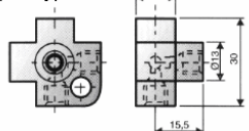

AUSTRALIA

Dropsa Australia Ltd.
 t. +61 (0)2-9938-600644
 f. +61 (0)2-9938-6611

BRAZIL

Dropsa do Brazil
 t. +55 (0)11-563-10007
 f. +55 (0)11-563-19408

Light Alloy Junctions

This junction are produced from extruded from light alloy sections and have two fixing holes. All holes are interconnected and threaded 5/16" – 24 NF with a 54° seating to suit compression cone **Part No. 93004** and bushing **Part No. 92009** (hex.8) or **92004** (hex.9). Suitable only for 4 mm (5/32") tubing.

Junction meter units type D21 and DDJ may be screwed directly in the junction. Junction of different length and fixing centres can be supplied to special order.

Part No. 30001
(3 way)

Part No. 42133
(3 way)

Part No. 42135
(3 way)

Part No. 42137
(3 way)

Part No. 40001
(4 way)

Part No. 42134
(2 way)

Part No. 42136
(4 way)

Part No. 42142
(5 way)

Part No. 42426 8 way double row junction

| OUTLETS | A (mm) | B (mm) | C (mm) | WEIGHT (Kg) | PART No |
|---------|--------|--------|--------|-------------|--------------|
| 6 | 50,3 | 33,3 | 8,65 | 0,038 | 42425 |
| 8 | 66,2 | 49,2 | 8,60 | 0,050 | 42426 |
| 10 | 82 | 65 | 8,50 | 0,062 | 42427 |
| 14 | 116 | 99 | 9,5 | 0,090 | 42428 |

Part No. 42126 5 way double row junction

| OUTLETS | A (mm) | B (mm) | C (mm) | WEIGHT (Kg) | PART No |
|---------|--------|--------|--------|-------------|--------------|
| 4 | 50,3 | 33,3 | 8,65 | 0,038 | 42125 |
| 5 | 66,2 | 49,2 | 8,60 | 0,050 | 42126 |
| 6 | 82 | 65 | 8,50 | 0,062 | 42127 |
| 7 | 98 | 81 | 8,50 | 0,054 | 42128 |
| 8 | 113,8 | 96,8 | 8,40 | 0,064 | 42129 |
| 10 | 149 | 132 | 10 | 0,085 | 42130 |
| 12 | 177,2 | 160,2 | 8,10 | 0,098 | 42131 |