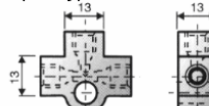

AUSTRALIA

Dropsa Australia Ltd.
 t. +61 (0)2-9938-600644
 f. +61 (0)2-9938-6611

BRAZIL

Dropsa do Brazil
 t. +55 (0)11-563-10007
 f. +55 (0)11-563-19408

Light Alloy Junctions

This junction are produced from extruded from light alloy sections and have two fixing holes. All holes are interconnected and threaded 5/16" – 24 NF with a 54° seating to suit compression cone **Part No. 93004** and bushing **Part No. 92009** (hex.8) or **92004** (hex.9). Suitable only for 4 mm (5/32") tubing.

Junction meter units type D21 and DDJ may be screwed directly in the junction. Junction of different length and fixing centres can be supplied to special order.

Part No. 30001
(3 way)

Part No. 42133
(3 way)

Part No. 42135
(3 way)

Part No. 42137
(3 way)

Part No. 40001
(4 way)

Part No. 42134
(2 way)

Part No. 42136
(4 way)

Part No. 42142
(5 way)

Part No. 42426 8 way double row junction

| OUTLETS | A (mm) | B (mm) | C (mm) | WEIGHT (Kg) | PART No |
|---------|--------|--------|--------|-------------|--------------|
| 6 | 50,3 | 33,3 | 8,65 | 0,038 | 42425 |
| 8 | 66,2 | 49,2 | 8,60 | 0,050 | 42426 |
| 10 | 82 | 65 | 8,50 | 0,062 | 42427 |
| 14 | 116 | 99 | 9,5 | 0,090 | 42428 |

Part No. 42126 5 way double row junction

| OUTLETS | A (mm) | B (mm) | C (mm) | WEIGHT (Kg) | PART No |
|---------|--------|--------|--------|-------------|--------------|
| 4 | 50,3 | 33,3 | 8,65 | 0,038 | 42125 |
| 5 | 66,2 | 49,2 | 8,60 | 0,050 | 42126 |
| 6 | 82 | 65 | 8,50 | 0,062 | 42127 |
| 7 | 98 | 81 | 8,50 | 0,054 | 42128 |
| 8 | 113,8 | 96,8 | 8,40 | 0,064 | 42129 |
| 10 | 149 | 132 | 10 | 0,085 | 42130 |
| 12 | 177,2 | 160,2 | 8,10 | 0,098 | 42131 |