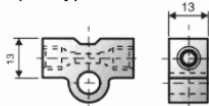

AUSTRALIA

Dropsa Australia Ltd.
 t. +61 (0)2-9938-600644
 f. +61 (0)2-9938-6611

BRAZIL

Dropsa do Brazil
 t. +55 (0)11-563-10007
 f. +55 (0)11-563-19408

Light Alloy Junctions

This junction are produced from extruded from light alloy sections and have two fixing holes. All holes are interconnected and threaded 5/16" – 24 NF with a 54° seating to suit compression cone **Part No. 93004** and bushing **Part No. 92009** (hex.8) or **92004** (hex.9). Suitable only for 4 mm (5/32") tubing.

Junction meter units type D21 and DDJ may be screwed directly in the junction. Junction of different length and fixing centres can be supplied to special order.

Part No. 30001
(3 way)

Part No. 42133
(3 way)

Part No. 42135
(3 way)

Part No. 42137
(3 way)

Part No. 40001
(4 way)

Part No. 42134
(2 way)

Part No. 42136
(4 way)

Part No. 42142
(5 way)

Part No. 42426 8 way double row junction

| OUTLETS | A (mm) | B (mm) | C (mm) | WEIGHT (Kg) | PART No |
|---------|--------|--------|--------|-------------|--------------|
| 6 | 50,3 | 33,3 | 8,65 | 0,038 | 42425 |
| 8 | 66,2 | 49,2 | 8,60 | 0,050 | 42426 |
| 10 | 82 | 65 | 8,50 | 0,062 | 42427 |
| 14 | 116 | 99 | 9,5 | 0,090 | 42428 |

Part No. 42126 5 way double row junction

| OUTLETS | A (mm) | B (mm) | C (mm) | WEIGHT (Kg) | PART No |
|---------|--------|--------|--------|-------------|--------------|
| 4 | 50,3 | 33,3 | 8,65 | 0,038 | 42125 |
| 5 | 66,2 | 49,2 | 8,60 | 0,050 | 42126 |
| 6 | 82 | 65 | 8,50 | 0,062 | 42127 |
| 7 | 98 | 81 | 8,50 | 0,054 | 42128 |
| 8 | 113,8 | 96,8 | 8,40 | 0,064 | 42129 |
| 10 | 149 | 132 | 10 | 0,085 | 42130 |
| 12 | 177,2 | 160,2 | 8,10 | 0,098 | 42131 |