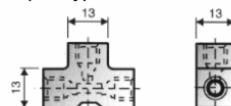

AUSTRALIA

Dropsa Australia Ltd.
 t. +61 (0)2-9938-600644
 f. +61 (0)2-9938-6611

BRAZIL

Dropsa do Brazil
 t. +55 (0)11-563-10007
 f. +55 (0)11-563-19408

Light Alloy Junctions

This junction are produced from extruded from light alloy sections and have two fixing holes. All holes are interconnected and threaded 5/16" – 24 NF with a 54° seating to suit compression cone **Part No. 93004** and bushing **Part No. 92009** (hex.8) or **92004** (hex.9). Suitable only for 4 mm (5/32") tubing.

Junction meter units type D21 and DDJ may be screwed directly in the junction. Junction of different length and fixing centres can be supplied to special order.

Part No. 30001
(3 way)

Part No. 42133
(3 way)

Part No. 42135
(3 way)

Part No. 42137
(3 way)

Part No. 40001
(4 way)

Part No. 42134
(2 way)

Part No. 42136
(4 way)

Part No. 42142
(5 way)

Part No. 42426 8 way double row junction

| OUTLETS | A (mm) | B (mm) | C (mm) | WEIGHT (Kg) | PART No |
|---------|--------|--------|--------|-------------|--------------|
| 6 | 50,3 | 33,3 | 8,65 | 0,038 | 42425 |
| 8 | 66,2 | 49,2 | 8,60 | 0,050 | 42426 |
| 10 | 82 | 65 | 8,50 | 0,062 | 42427 |
| 14 | 116 | 99 | 9,5 | 0,090 | 42428 |

Part No. 42126 5 way double row junction

| OUTLETS | A (mm) | B (mm) | C (mm) | WEIGHT (Kg) | PART No |
|---------|--------|--------|--------|-------------|--------------|
| 4 | 50,3 | 33,3 | 8,65 | 0,038 | 42125 |
| 5 | 66,2 | 49,2 | 8,60 | 0,050 | 42126 |
| 6 | 82 | 65 | 8,50 | 0,062 | 42127 |
| 7 | 98 | 81 | 8,50 | 0,054 | 42128 |
| 8 | 113,8 | 96,8 | 8,40 | 0,064 | 42129 |
| 10 | 149 | 132 | 10 | 0,085 | 42130 |
| 12 | 177,2 | 160,2 | 8,10 | 0,098 | 42131 |