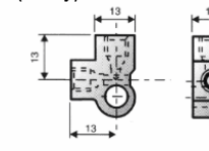

AUSTRALIA

Dropsa Australia Ltd.
 t. +61 (0)2-9938-600644
 f. +61 (0)2-9938-6611

BRAZIL

Dropsa do Brazil
 t. +55 (0)11-563-10007
 f. +55 (0)11-563-19408

Light Alloy Junctions

This junction are produced from extruded from light alloy sections and have two fixing holes. All holes are interconnected and threaded 5/16" – 24 NF with a 54° seating to suit compression cone **Part No. 93004** and bushing **Part No. 92009** (hex.8) or **92004** (hex.9). Suitable only for 4 mm (5/32") tubing.

Junction meter units type D21 and DDJ may be screwed directly in the junction. Junction of different length and fixing centres can be supplied to special order.

Part No. 30001
(3 way)

Part No. 42133
(3 way)

Part No. 42135
(3 way)

Part No. 42137
(3 way)

Part No. 40001
(4 way)

Part No. 42134
(2 way)

Part No. 42136
(4 way)

Part No. 42142
(5 way)

Part No. 42426 8 way double row junction

| OUTLETS | A (mm) | B (mm) | C (mm) | WEIGHT (Kg) | PART No |
|---------|--------|--------|--------|-------------|--------------|
| 6 | 50,3 | 33,3 | 8,65 | 0,038 | 42425 |
| 8 | 66,2 | 49,2 | 8,60 | 0,050 | 42426 |
| 10 | 82 | 65 | 8,50 | 0,062 | 42427 |
| 14 | 116 | 99 | 9,5 | 0,090 | 42428 |

Part No. 42126 5 way double row junction

| OUTLETS | A (mm) | B (mm) | C (mm) | WEIGHT (Kg) | PART No |
|---------|--------|--------|--------|-------------|--------------|
| 4 | 50,3 | 33,3 | 8,65 | 0,038 | 42125 |
| 5 | 66,2 | 49,2 | 8,60 | 0,050 | 42126 |
| 6 | 82 | 65 | 8,50 | 0,062 | 42127 |
| 7 | 98 | 81 | 8,50 | 0,054 | 42128 |
| 8 | 113,8 | 96,8 | 8,40 | 0,064 | 42129 |
| 10 | 149 | 132 | 10 | 0,085 | 42130 |
| 12 | 177,2 | 160,2 | 8,10 | 0,098 | 42131 |