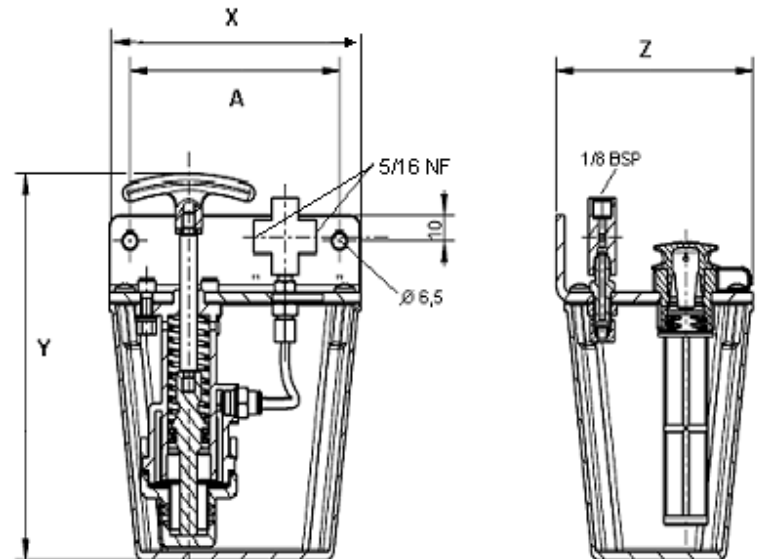

## Features:

- Up to 5 cm<sup>3</sup> per cycle.
- Practical and Elegant transparent reservoir.
- Incorporates Outlet Manifold block
- Standard Pressure gauge can be fitted on outlet
- Snap on Refilling cap and filter for safe operation.
- Patented Pump mechanism is both simple and reliable
- Number of parts reduced by over 50% over previous versions.

ACCESSORIES	
5717300	Nylon tube Ø 4x3
910102	1/8 Push-in for Ø 4 tube
3084612	5/16 Push-in for Ø 4 tube
20557	Manometer 1/8
3232098	Plug 1/8

Characteristics	Part Number 12140	Part Number 12150
Oil Delivery	5 cm <sup>3</sup> / Cycle (0.3 cu.in / cycle)	
Max Pressure	3 bar (44.1 psi)	
Min Pressure	1 bar (14.7 psi)	
Operating Temperature Range	-5 ÷ +55 °C (23 °F ÷ 131 °F)	
Permissible Lubricant	Mineral Oils	
Oil Viscosity at Working Temperature	32 ÷ 220 cSt (150 ÷ 1018 SUS)	
Reservoir Capacity	500 cm <sup>3</sup> (30.5 cu.in)	1000 cm <sup>3</sup> (61 cu.in)
A	100 mm (3.9 in.)	120 mm (4.7 in.)
X	120 mm (4.7 in.)	142 mm (5.6 in.)
Y	150 mm (5.9 in.)	198 mm (7.8 in.)
Z	94 mm (3.7 in.)	116 mm (4.5 in.)